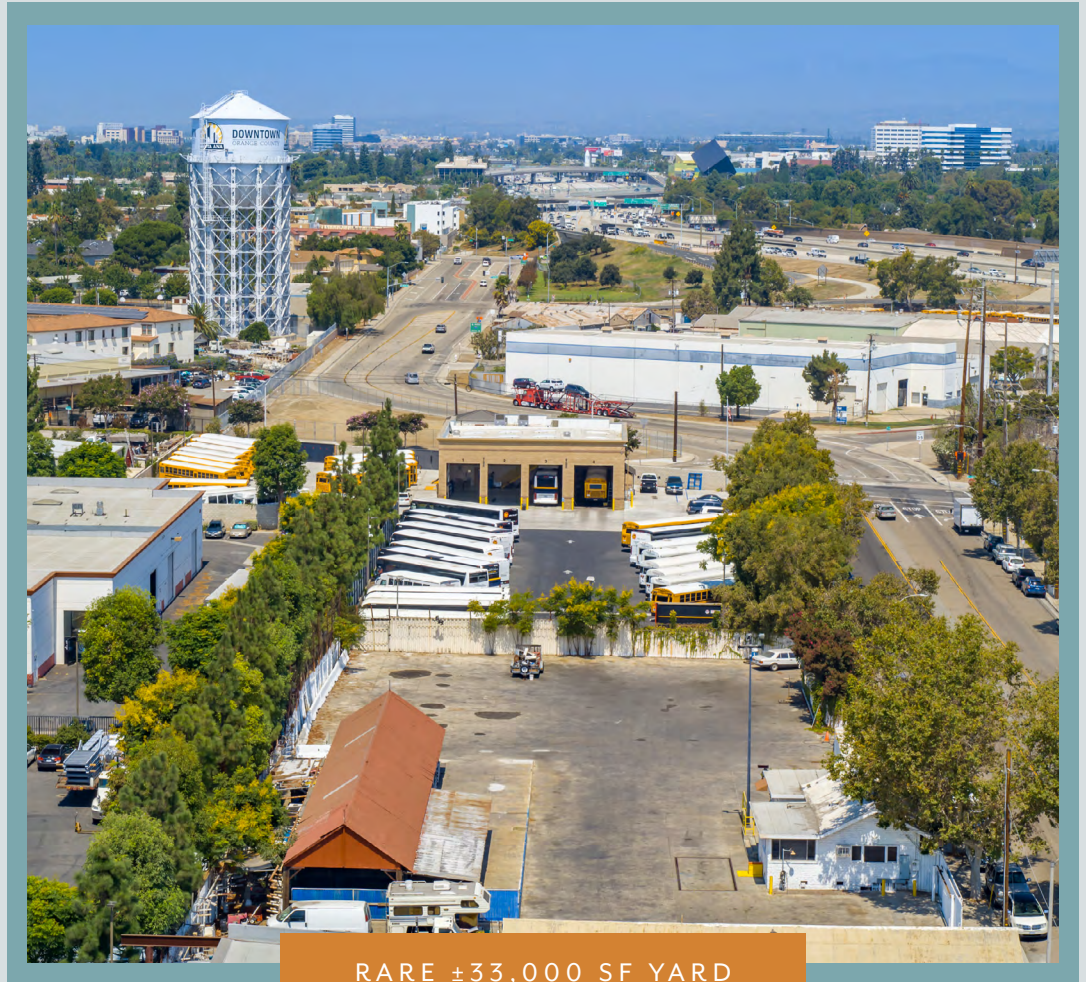

# For Lease

1016 NORTH SANTIAGO STREET,  
SANTA ANA, CA 92701

RARE ±33,000 SF YARD

## PROPERTY FACTS

±33,000 SF Yard (Includes Building SF)

±1,200 SF office building

±2,400 SF storage building (no electric in building)

Two driveways providing drive through access

Truck scale 24' x 10' with 60,000 lb capacity

±8' security fence surrounding property

Heavy Industrial (M2) Zoning (Tenant to Verify)

Property Is Available "As Is"

Prospect advised to conduct their own due diligence

Available Immediately

Ethan Alvidrez

## AREA INFORMATION

Prime trophy location

Quick access to all major OC FWYS: 5 • 55 • 57 • 22

Near heart of Downtown

One Block from the Santa Ana Regional  
Transportation Center

Ethan Alvidrez  
REAL ESTATE BROKER  
CA DRE 01431561